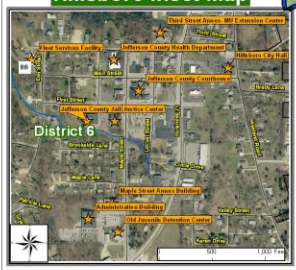

Franklin Co.

- Jefferson "Winter" Park
- High Ridge Civic Center
- Pleasant Valley Nature Preserve
- Rockford Beach
- Northwest Sports Complex
- Cedar Hill Park
- Sunridge Park
- Morse Mill Park
- Big River Saddle Club
- Browns Ford Park
- Stone Bridge (Phase-1)

Hillsboro Inset Map

Ste. Genevieve Co.

St. Francois Co.

R Parks & Recreation

JEFFERSON COUNTY

Rivers, Creeks, Streams

- Rivers
- Creeks
- Streams
- Lakes

Jefferson County Boundary

Municipalities

- Park Properties
- Park Grounds Land Banked
- Non Park Properties

Legend

Highways, Roads, and Streets

- Interstate
- US Highways
- State Highways
- County Roads
- Festus Special Roads
- City/Private Streets
- Railroads

Council Districts

- District 1
- District 2
- District 3
- District 4
- District 5
- District 6
- District 7

0 0.5 1 2 3 4 5 Miles

1 inch = 5,000 feet
Scale: 1:60,000