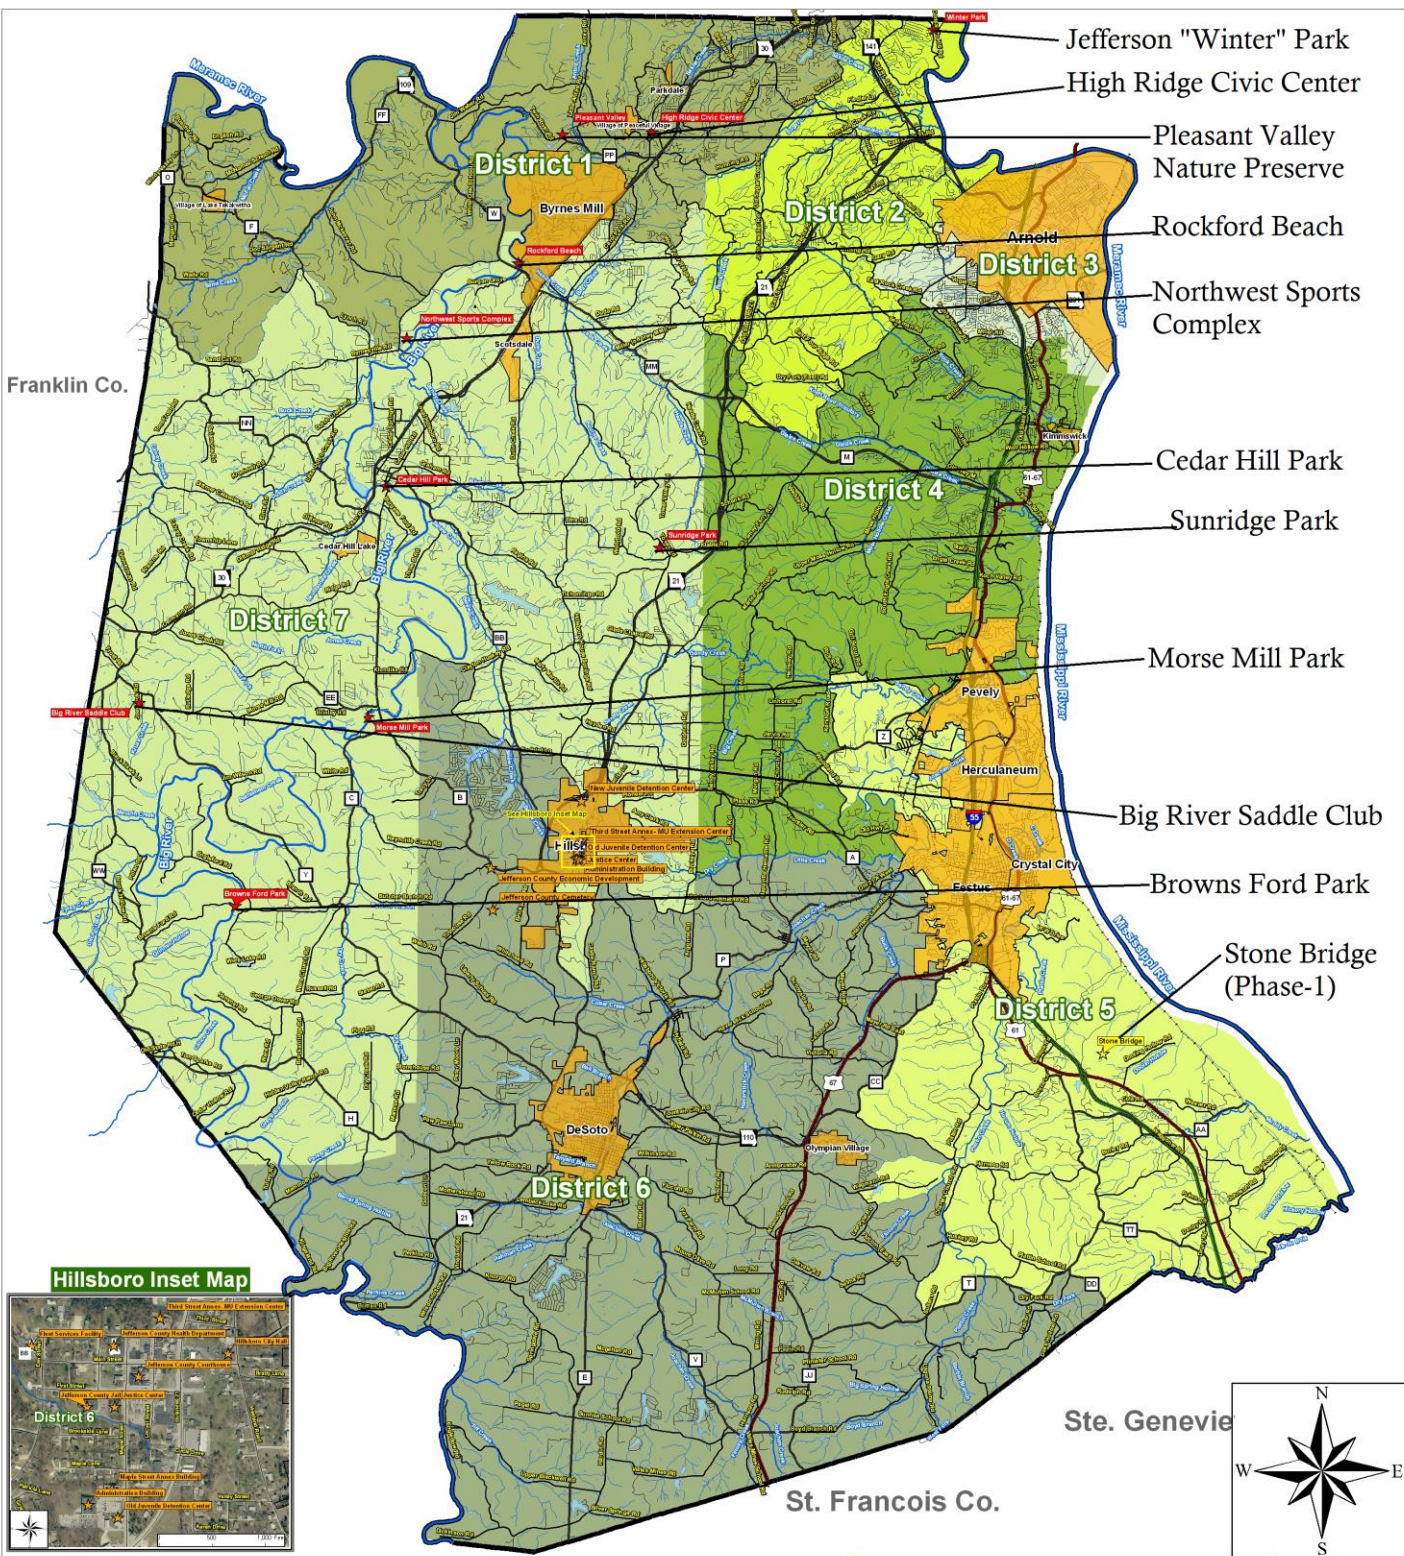

Franklin Co.

- Jefferson "Winter" Park
- High Ridge Civic Center
- Pleasant Valley Nature Preserve
- Rockford Beach
- Northwest Sports Complex
- Cedar Hill Park
- Sunridge Park
- Morse Mill Park
- Big River Saddle Club
- Browns Ford Park
- Stone Bridge (Phase-1)

Hillsboro Inset Map

Ste. Genevieve Co.

St. Francois Co.

R Parks & Recreation

JEFFERSON COUNTY

Rivers, Creeks, Streams

- Rivers
- Creeks
- Streams
- Lakes

Jefferson County Boundary

Municipalities

- Park Properties
- Park Grounds Land Banked
- Non Park Properties

Legend

Highways, Roads, and Streets

- Interstate
- US Highways
- State Highways
- County Roads
- Festus Special Roads
- City/Private Streets
- Railroads

Council Districts

- District 1
- District 2
- District 3
- District 4
- District 5
- District 6
- District 7

0 0.5 1 2 3 4 5 Miles

1 inch = 5,000 feet
Scale: 1:60,000